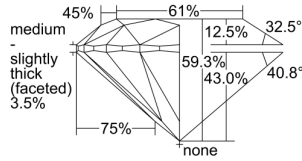

GIA®

FACSIMILE

GIA REPORT

7311537603

Verify this report at GIA.edu

GIA NATURAL DIAMOND DOSSIER®

January 02, 2019
GIA Report Number 7311537603
Shape and Cutting Style ..... Round Brilliant
Measurements ..... 5.18 - 5.21 x 3.08 mm

GRADING RESULTS

Carat Weight ..... 0.51 carat
Color Grade ..... D
Clarity Grade S11
Cut Grade ..... Excellent

ADDITIONAL GRADING INFORMATION

Polish ..... Excellent
Symmetry ..... Excellent
Fluorescence ..... None
Clarity Characteristics ..... Crystal, Feather
Inscription(s): GIA 7311537603

PROPORTIONS

Profile to actual proportions

GRADING SCALES

GIA COLOR SCALE	GIA CLARITY SCALE	GIA CUT SCALE	
D	FLAWLESS	EXCELLENT	
E	INTERNALLY FLAWLESS		
F		VVS₁	VERY GOOD
G	VVS₂		
H	VS₁	GOOD	
I	VS₂		
J	S1₁	FAIR	
K	S1₂		
L	I₁	POOR	
M	I₂		
N	I₃		
O			
P			
Q			
R			
S			
T			
U			
V			
W			
X			
Y			
Z