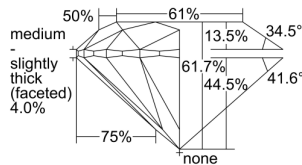

GIA®

FACSIMILE

GIA REPORT

7311456555

Verify this report at GIA.edu

GIA NATURAL DIAMOND DOSSIER®

December 18, 2018
GIA Report Number 7311456555
Shape and Cutting Style ..... Round Brilliant
Measurements ..... 4.32 - 4.35 x 2.67 mm

GRADING RESULTS

Carat Weight ..... 0.31 carat
Color Grade ..... G
Clarity Grade S11
Cut Grade ..... Excellent

ADDITIONAL GRADING INFORMATION

Polish ..... Excellent
Symmetry ..... Excellent
Fluorescence ..... Faint
Clarity Characteristics ..... Crystal, Cloud
Inscription(s): GIA 7311456555

PROPORTIONS

Profile to actual proportions

GRADING SCALES

GIA COLOR SCALE

COLORESS	D
	E
	F
	G
	H
NEAR COLORESS	I
	J
	K
	L
FAIN	M
	N
	O
	P
VERY LIGHT	Q
	R
	S
	T
	U
	V
	W
	X
	Y
LIGHT	Z

GIA CLARITY SCALE

VERY VERY SLIGHTLY INCLUDED	FLAWLESS
	INTERNALLY FLAWLESS
VERY SLIGHTLY INCLUDED	VVS₁
	VVS₂
SLIGHTLY INCLUDED	VS₁
	VS₂
INCLUDED	SI₁
	SI₂
	I₁
	I₂
	I₃

GIA CUT SCALE

EXCELLENT
VERY GOOD
GOOD
FAIR
POOR