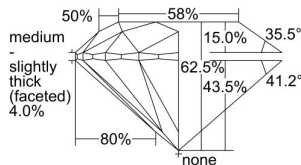

GIA®

FACSIMILE

GIA REPORT 7311427440

Verify this report at GIA.edu

GIA NATURAL DIAMOND DOSSIER®

December 13, 2018
GIA Report Number 7311427440
Shape and Cutting Style ..... Round Brilliant
Measurements ..... 4.44 - 4.47 x 2.79 mm

GRADING RESULTS

Carat Weight ..... 0.34 carat
Color Grade ..... D
Clarity Grade VVS2
Cut Grade ..... Excellent

ADDITIONAL GRADING INFORMATION

Polish ..... Excellent
Symmetry ..... Excellent
Fluorescence ..... Medium Blue
Clarity Characteristics..... Pinpoint, Surface Graining
Inspection(s): GIA 7311427440

PROPORTIONS

Profile to actual proportions

GRADING SCALES

GIA COLOR SCALE	GIA CLARITY SCALE	GIA CUT SCALE
COLOURLESS	FLAWLESS	EXCELLENT
D	INTERNALLY FLAWLESS	
E	VVS₁	VERY GOOD
F		
G	VS₁	GOOD
H		
I	SI₁	FAIR
J		
K	I₁	POOR
L		
M	I₂	
N		
O	I₃	
P		
Q		
R		
S		
T		
U		
V		
W		
X		
Y		
Z