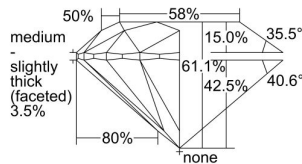

GIA®

FACSIMILE

GIA REPORT

7311284144

Verify this report at GIA.edu

GIA NATURAL DIAMOND DOSSIER®

November 15, 2018
GIA Report Number 7311284144
Shape and Cutting Style ..... Round Brilliant
Measurements ..... 4.41 - 4.43 x 2.70 mm

GRADING RESULTS

Carat Weight ..... 0.32 carat
Color Grade ..... E
Clarity Grade VS2
Cut Grade ..... Excellent

ADDITIONAL GRADING INFORMATION

Polish ..... Excellent
Symmetry ..... Excellent
Fluorescence ..... Faint
Clarity Characteristics ..... Crystal, Cloud
Inscription(s): GIA 7311284144

PROPORTIONS

Profile to actual proportions

GRADING SCALES

GIA COLOR SCALE	GIA CLARITY SCALE	GIA CUT SCALE
D	FLAWLESS	EXCELLENT
E	FLAWLESS	
F	INTERNALLY FLAWLESS	VERY GOOD
G	FLAWLESS	
H	VVS₁	GOOD
I	VVS₂	
J	VS₁	FAIR
K	VS₂	
L	SI₁	POOR
M	SI₂	
N	I₁	
O	I₂	
P	I₃	
Q		
R		
S		
T		
U		
V		
W		
X		
Y		
Z