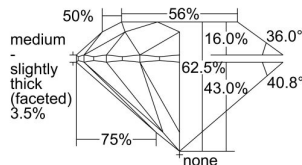

GIA®

FACSIMILE

GIA REPORT

7311130431

Verify this report at GIA.edu

GIA NATURAL DIAMOND DOSSIER®

November 01, 2018
GIA Report Number 7311130431
Shape and Cutting Style ..... Round Brilliant
Measurements ..... 5.22 - 5.25 x 3.27 mm

GRADING RESULTS

Carat Weight ..... 0.55 carat
Color Grade ..... G
Clarity Grade S11
Cut Grade ..... Excellent

ADDITIONAL GRADING INFORMATION

Polish ..... Excellent
Symmetry ..... Excellent
Fluorescence ..... None
Clarity Characteristics ..... Crystal
Inscription(s): GIA 7311130431

PROPORTIONS

Profile to actual proportions