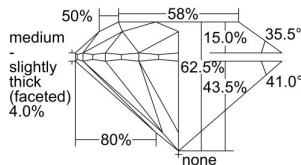

GIA®

FACSIMILE

GIA REPORT 7308810628

Verify this report at GIA.edu

GIA NATURAL DIAMOND DOSSIER®

October 06, 2018
GIA Report Number 7308810628
Shape and Cutting Style ..... Round Brilliant
Measurements ..... 5.63 - 5.67 x 3.53 mm

GRADING RESULTS

Carat Weight ..... 0.70 carat
Color Grade ..... F
Clarity Grade S11
Cut Grade ..... Excellent

ADDITIONAL GRADING INFORMATION

Polish ..... Excellent
Symmetry ..... Excellent
Fluorescence ..... Faint
Clarity Characteristics ..... Crystal
Inscription(s): GIA 7308810628

PROPORTIONS

Profile to actual proportions

GRADING SCALES

GIA COLOR SCALE

COLORED	D
	E
	F
	G
	H
	I
	J
NEAR COLORLESS	K
	L
	M
	N
	O
	P
	Q
	R
	S
	T
	U
	V
	W
	X
	Y
	Z

GIA CLARITY SCALE

FLAWLESS	INTERNAL FLAWLESS	
		FLAWLESS
VERY VERY SLIGHTLY INCLUDED	VVS₁	
	VVS₂	
VERY SLIGHTLY INCLUDED	VS₁	
	VS₂	
SLIGHTLY INCLUDED	SI₁	
	SI₂	
INCLUDED	I₁	
	I₂	
	I₃	

GIA CUT SCALE

EXCELLENT
VERY GOOD
GOOD
FAIR
POOR