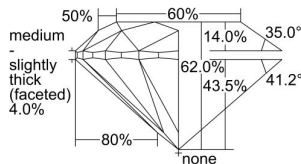

GIA®

FACSIMILE

GIA REPORT 7308537441

Verify this report at GIA.edu

GIA NATURAL DIAMOND DOSSIER®

September 20, 2018
GIA Report Number **7308537441**
Shape and Cutting Style ..... **Round Brilliant**
Measurements ..... **5.19 - 5.23 x 3.23 mm**

GRADING RESULTS

Carat Weight ..... **0.54 carat**
Color Grade ..... **G**
Clarity Grade **VVS2**
Cut Grade ..... **Excellent**

ADDITIONAL GRADING INFORMATION

Polish ..... **Excellent**
Symmetry ..... **Excellent**
Fluorescence ..... **Medium Blue**
Clarity Characteristics..... **Feather, Pinpoint, Internal Graining,
Indented Natural**

Inscription(s): GIA 7308537441

PROPORTIONS

Profile to actual proportions

GRADING SCALES

GIA COLOR SCALE	GIA CLARITY SCALE	GIA CUT SCALE	
D	FLAWLESS	EXCELLENT	
E	INTERNALLY FLAWLESS		
F		VVS₁	VERY GOOD
G	VVS₂		
H	VS₁	GOOD	
I	VS₂		
J	SI₁	FAIR	
K	SI₂		
L	I₁	POOR	
M			
N			
O	I₂		
P			
Q			
R	I₃		
S			
T			
U			
V			
W			
X			
Y			
Z