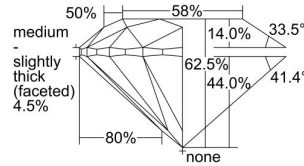

GIA®

FACSIMILE

GIA REPORT 7308487626

Verify this report at GIA.edu

GIA NATURAL DIAMOND DOSSIER®

September 10, 2018
GIA Report Number **7308487626**
Shape and Cutting Style ..... **Round Brilliant**
Measurements ..... **5.89 - 5.93 x 3.69 mm**

GRADING RESULTS

Carat Weight ..... **0.80 carat**
Color Grade ..... **F**
Clarity Grade **VS2**
Cut Grade ..... **Excellent**

ADDITIONAL GRADING INFORMATION

Polish ..... **Excellent**
Symmetry ..... **Excellent**
Fluorescence ..... **Strong Blue**
Clarity Characteristics ..... **Crystal**
Inscription(s): **GIA 7308487626**

PROPORTIONS

Profile to actual proportions

GRADING SCALES

GIA COLOR SCALE	GIA CLARITY SCALE	GIA CUT SCALE	
D	FLAWLESS	EXCELLENT	
E	INTERNALLY FLAWLESS		
F		VVS₁	VERY GOOD
G	VVS₂		
H	VS₁	GOOD	
I	VS₂		
J	SI₁	FAIR	
K	SI₂		
L	I₁	POOR	
M	I₂		
N	I₃		
O			
P			
Q			
R			
S			
T			
U			
V			
W			
X			
Y			
Z