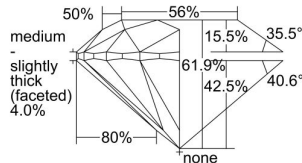

GIA®

FACSIMILE

GIA REPORT 7308418336

Verify this report at GIA.edu

GIA NATURAL DIAMOND DOSSIER®

September 03, 2018
GIA Report Number 7308418336
Shape and Cutting Style ..... Round Brilliant
Measurements ..... 4.61 - 4.65 x 2.86 mm

GRADING RESULTS

Carat Weight ..... 0.38 carat
Color Grade ..... D
Clarity Grade VS2
Cut Grade ..... Excellent

ADDITIONAL GRADING INFORMATION

Polish ..... Excellent
Symmetry ..... Excellent
Fluorescence ..... Faint
Clarity Characteristics ..... Crystal
Inscription(s): GIA 7308418336

PROPORTIONS

Profile to actual proportions

GRADING SCALES

GIA COLOR SCALE	GIA CLARITY SCALE	GIA CUT SCALE	
D	FLAWLESS	EXCELLENT	
E	INTERNALLY FLAWLESS		
F		VVS₁	VERY GOOD
G	VVS₂		
H	VS₁	GOOD	
I	VS₂		
J	SI₁	FAIR	
K	SI₂		
L	I₁	POOR	
M	I₂		
N	I₃		
O			
P			
Q			
R			
S			
T			
U			
V			
W			
X			
Y			
Z