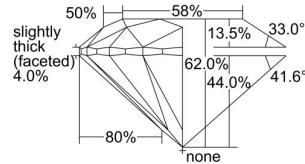

GIA®

FACSIMILE

GIA REPORT

7308346682

Verify this report at GIA.edu

GIA NATURAL DIAMOND DOSSIER®

August 28, 2018
GIA Report Number 7308346682
Shape and Cutting Style ..... Round Brilliant
Measurements ..... 5.21 - 5.24 x 3.24 mm

GRADING RESULTS

Carat Weight ..... 0.54 carat
Color Grade ..... D
Clarity Grade S11
Cut Grade ..... Excellent

ADDITIONAL GRADING INFORMATION

Polish ..... Excellent
Symmetry ..... Excellent
Fluorescence ..... None
Clarity Characteristics ..... Crystal
Inscription(s): GIA 7308346682

PROPORTIONS

Profile to actual proportions

GRADING SCALES

GIA COLOR SCALE

COLORED	D
	E
	F
	G
	H
	I
	J
NEAR COLORLESS	K
	L
	M
	N
	O
	P
	Q
	R
	S
	T
	U
	V
	W
	X
	Y
	Z

GIA CLARITY SCALE

FLAWLESS	INTERNAL FLAWLESS	
		FLAWLESS
VERY VERY SLIGHTLY INCLUDED	VVS₁	
	VVS₂	
VERY SLIGHTLY INCLUDED	VS₁	
	VS₂	
SLIGHTLY INCLUDED	SI₁	
	SI₂	
INCLUDED	I₁	
	I₂	
	I₃	

GIA CUT SCALE

EXCELLENT
VERY GOOD
GOOD
FAIR
POOR