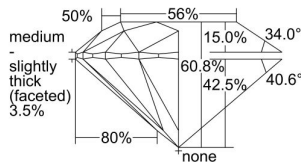

GIA®

FACSIMILE

GIA REPORT 7308173224

Verify this report at GIA.edu

GIA NATURAL DIAMOND DOSSIER®

August 11, 2018
GIA Report Number 7308173224
Shape and Cutting Style ..... Round Brilliant
Measurements ..... 4.68 - 4.70 x 2.86 mm

GRADING RESULTS

Carat Weight ..... 0.38 carat
Color Grade ..... D
Clarity Grade S11
Cut Grade ..... Excellent

ADDITIONAL GRADING INFORMATION

Polish ..... Excellent
Symmetry ..... Excellent
Fluorescence ..... None
Clarity Characteristics..... Crystal, Feather, Cloud
Inscription(s): GIA 7308173224

PROPORTIONS

Profile to actual proportions

GRADING SCALES

GIA COLOR SCALE

COLORESS	D
	E
	F
	G
	H
	I
	J
NEAR COLORESS	K
	L
FAINT	M
	N
	O
	P
	Q
VERY LIGHT	R
	S
	T
	U
	V
	W
	X
	Y
LIGHT	Z

GIA CLARITY SCALE

VERY VERY SLIGHTLY INCLUDED	FLAWLESS
	INTERNALLY FLAWLESS
VERY SLIGHTLY INCLUDED	VVS₁
	VVS₂
SLIGHTLY INCLUDED	VS₁
	VS₂
INCLUDED	SI₁
	SI₂
	I₁
	I₂
	I₃

GIA CUT SCALE

EXCELLENT
VERY GOOD
GOOD
FAIR
POOR