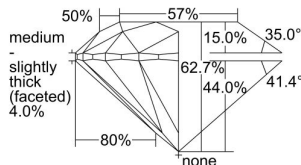

GIA®

FACSIMILE

GIA REPORT 7306900596

Verify this report at GIA.edu

GIA NATURAL DIAMOND DOSSIER®

October 13, 2018
GIA Report Number 7306900596
Shape and Cutting Style ..... Round Brilliant
Measurements ..... 4.69 - 4.72 x 2.95 mm

GRADING RESULTS

Carat Weight ..... 0.40 carat
Color Grade ..... G
Clarity Grade VVS1
Cut Grade ..... Excellent

ADDITIONAL GRADING INFORMATION

Polish ..... Excellent
Symmetry ..... Very Good
Fluorescence ..... Medium Blue
Clarity Characteristics..... Cloud, Pinpoint, Cavity
Inscription(s): GIA 7306900596

PROPORTIONS

Profile to actual proportions

GRADING SCALES

GIA COLOR SCALE

COLORED	D
	E
	F
	G
	H
	I
	J
NEAR COLORLESS	K
	L
	M
	N
	O
	P
	R
	S
	T
	U
	V
	W
	X
	Y
LIGHT	Z

GIA CLARITY SCALE

FLAWLESS	VERY VERY SLIGHTLY INCLUDED	VVS₁	
			VVS₂
INTERNALLY FLAWLESS	VERY SLIGHTLY INCLUDED	VS₁	
		VS₂	
SLIGHTLY INCLUDED	SLIGHTLY INCLUDED	SI₁	
		SI₂	
INCLUDED	INCLUDED	I₁	
		I₂	
		I₃	

GIA CUT SCALE

EXCELLENT	VERY GOOD	GOOD	FAIR	POOR