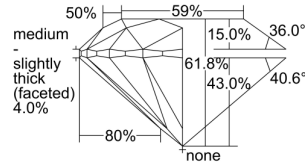

GIA®

FACSIMILE

GIA REPORT 7306788163

Verify this report at GIA.edu

GIA NATURAL DIAMOND DOSSIER®

October 04, 2018
GIA Report Number 7306788163
Shape and Cutting Style ..... Round Brilliant
Measurements ..... 4.59 - 4.63 x 2.85 mm

GRADING RESULTS

Carat Weight ..... 0.38 carat
Color Grade ..... E
Clarity Grade S11
Cut Grade ..... Excellent

ADDITIONAL GRADING INFORMATION

Polish ..... Excellent
Symmetry ..... Excellent
Fluorescence ..... None
Clarity Characteristics..... Crystal, Feather, Indented Natural
Inscription(s): GIA 7306788163

PROPORTIONS

Profile to actual proportions

GRADING SCALES

GIA COLOR SCALE	GIA CLARITY SCALE	GIA CUT SCALE	
D	FLAWLESS	EXCELLENT	
E	INTERNALLY FLAWLESS		
F		VVS₁	VERY GOOD
G	VVS₂		
H	VS₁	GOOD	
I	VS₂		
J	S1₁	FAIR	
K	S1₂		
L	I₁	POOR	
M	I₂		
N	I₃		
O			
P			
Q			
R			
S			
T			
U			
V			
W			
X			
Y			
Z