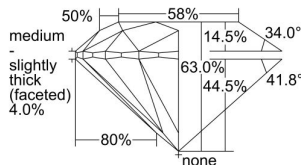

GIA®

FACSIMILE

GIA REPORT 7306631383

Verify this report at GIA.edu

GIA NATURAL DIAMOND DOSSIER®

September 21, 2018
GIA Report Number 7306631383
Shape and Cutting Style ..... Round Brilliant
Measurements ..... 5.06 - 5.10 x 3.20 mm

GRADING RESULTS

Carat Weight ..... 0.50 carat
Color Grade ..... D
Clarity Grade VVS2
Cut Grade ..... Excellent

ADDITIONAL GRADING INFORMATION

Polish ..... Excellent
Symmetry ..... Excellent
Fluorescence ..... Medium Blue
Clarity Characteristics ..... Cloud, Pinpoint
Inscription(s): GIA 7306631383

PROPORTIONS

Profile to actual proportions