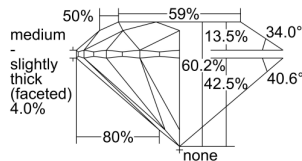

GIA®

FACSIMILE

GIA REPORT

7306536711

Verify this report at GIA.edu

GIA NATURAL DIAMOND DOSSIER®

September 15, 2018

GIA Report Number 7306536711

Shape and Cutting Style ..... Round Brilliant

Measurements ..... 5.24 - 5.27 x 3.17 mm

GRADING RESULTS

Carat Weight ..... 0.54 carat

Color Grade ..... F

Clarity Grade VS1

Cut Grade ..... Excellent

ADDITIONAL GRADING INFORMATION

Polish ..... Excellent

Symmetry ..... Excellent

Fluorescence ..... Faint

Clarity Characteristics..... Crystal, Cloud, Needle, Pinpoint

Inscription(s): GIA 7306536711

PROPORTIONS

Profile to actual proportions

GRADING SCALES

GIA COLOR SCALE

COLORLESS	D
	E
	F
	G
	H
	I
	J
NEAR COLORLESS	K
	L
Faint	M
	N
	O
	P
Very Light	Q
	R
	S
	T
	U
	V
Light	W
	X
	Y
	Z

GIA CLARITY SCALE

VERY VERY SLIGHTLY INCLUDED	FLAWLESS
	INTERNALLY FLAWLESS
VERY SLIGHTLY INCLUDED	VVS₁
	VVS₂
SLIGHTLY INCLUDED	VS₁
	VS₂
INCLUDED	SI₁
	SI₂
	I₁
	I₂
	I₃

GIA CUT SCALE

EXCELLENT
VERY GOOD
GOOD
FAIR
POOR