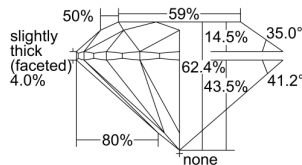

GIA®

FACSIMILE

GIA REPORT 7306442922

Verify this report at GIA.edu

GIA NATURAL DIAMOND DOSSIER®

September 05, 2018
GIA Report Number 7306442922
Shape and Cutting Style ..... Round Brilliant
Measurements ..... 5.11 - 5.13 x 3.20 mm

GRADING RESULTS

Carat Weight ..... 0.52 carat
Color Grade ..... G
Clarity Grade VS1
Cut Grade ..... Excellent

ADDITIONAL GRADING INFORMATION

Polish ..... Excellent
Symmetry ..... Excellent
Fluorescence ..... Faint
Clarity Characteristics..... Crystal, Feather, Cloud, Pinpoint
Inscription(s): GIA 7306442922

PROPORTIONS

Profile to actual proportions

GRADING SCALES

GIA COLOR SCALE	GIA CLARITY SCALE	GIA CUT SCALE	
D	FLAWLESS	EXCELLENT	
E	INTERNALLY FLAWLESS		
F		VVS₁	VERY GOOD
G	VVS₂		
H	VS₁	GOOD	
I	VS₂		
J	SI₁	FAIR	
K	SI₂		
L	I₁	POOR	
M	I₂		
N	I₃		
O			
P			
Q			
R			
S			
T			
U			
V			
W			
X			
Y			
Z