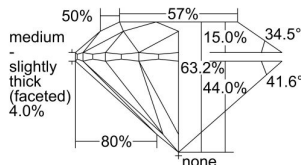

GIA®

FACSIMILE

GIA REPORT 7303827258

Verify this report at GIA.edu

GIA NATURAL DIAMOND DOSSIER®

October 09, 2018
GIA Report Number 7303827258
Shape and Cutting Style ..... Round Brilliant
Measurements ..... 4.38 - 4.42 x 2.78 mm

GRADING RESULTS

Carat Weight ..... 0.33 carat
Color Grade ..... H
Clarity Grade S11
Cut Grade ..... Excellent

ADDITIONAL GRADING INFORMATION

Polish ..... Excellent
Symmetry ..... Excellent
Fluorescence ..... Medium Blue
Clarity Characteristics..... Crystal, Cloud, Feather
Inscription(s): GIA 7303827258

PROPORTIONS

Profile to actual proportions

GRADING SCALES

GIA COLOR SCALE	GIA CLARITY SCALE	GIA CUT SCALE	
D	FLAWLESS	EXCELLENT	
E	INTERNALLY FLAWLESS		
F		VVS₁	VERY GOOD
G	VVS₂		
H	VS₁	GOOD	
I	VS₂		
J	S1₁	FAIR	
K	S1₂		
L	I₁	POOR	
M	I₂		
N	I₃		
O			
P			
Q			
R			
S			
T			
U			
V			
W			
X			
Y			
Z