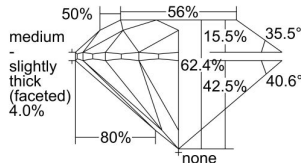

GIA®

FACSIMILE

GIA REPORT 7303711406

Verify this report at GIA.edu

GIA NATURAL DIAMOND DOSSIER®

September 28, 2018
GIA Report Number 7303711406
Shape and Cutting Style ..... Round Brilliant
Measurements ..... 4.32 - 4.34 x 2.70 mm

GRADING RESULTS

Carat Weight ..... 0.31 carat
Color Grade ..... D
Clarity Grade VVS2
Cut Grade ..... Excellent

ADDITIONAL GRADING INFORMATION

Polish ..... Excellent
Symmetry ..... Excellent
Fluorescence ..... Faint
Clarity Characteristics..... Needle, Pinpoint, Cloud
Inspection(s): GIA 7303711406

PROPORTIONS

Profile to actual proportions

GRADING SCALES

GIA COLOR SCALE	GIA CLARITY SCALE	GIA CUT SCALE	
D	FLAWLESS	EXCELLENT	
E	INTERNALLY FLAWLESS		
F		VVS₁	VERY GOOD
G	VVS₂		
H	VS₁	GOOD	
I	VS₂		
J	SI₁	FAIR	
K	SI₂		
L	I₁	POOR	
M	I₂		
N	I₃		
O			
P			
Q			
R			
S			
T			
U			
V			
W			
X			
Y			
Z