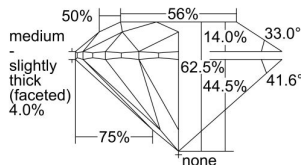

GIA®

FACSIMILE

GIA REPORT 7303655656

Verify this report at GIA.edu

GIA NATURAL DIAMOND DOSSIER®

October 01, 2018
GIA Report Number 7303655656
Shape and Cutting Style ..... Round Brilliant
Measurements ..... 4.62 - 4.64 x 2.89 mm

GRADING RESULTS

Carat Weight ..... 0.37 carat
Color Grade ..... G
Clarity Grade S11
Cut Grade ..... Excellent

ADDITIONAL GRADING INFORMATION

Polish ..... Excellent
Symmetry ..... Excellent
Fluorescence ..... Faint
Clarity Characteristics..... Crystal, Feather
Inscription(s): GIA 7303655656

PROPORTIONS

Profile to actual proportions

GRADING SCALES

GIA COLOR SCALE

COLORED	D
	E
	F
	G
	H
	I
	J
NEAR COLORLESS	K
	L
	M
	N
	O
	P
	Q
	R
	S
	T
	U
	V
	W
	X
	Y
LIGHT	Z

GIA CLARITY SCALE

FLAWLESS	VERY VERY SLIGHTLY INCLUDED	VVS₁	VVS₂	VS₁	VS₂	S1₁	S1₂	I₁	I₂	I₃	
											FLAWLESS
INTERNALLY FLAWLESS	VERY SLIGHTLY INCLUDED										

GIA CUT SCALE

EXCELLENT
VERY GOOD
GOOD
FAIR
POOR