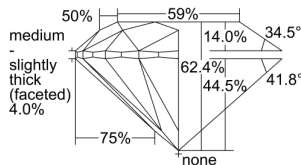

GIA®

FACSIMILE

GIA REPORT 7303213072

Verify this report at GIA.edu

GIA NATURAL DIAMOND DOSSIER®

August 16, 2018
GIA Report Number 7303213072
Shape and Cutting Style ..... Round Brilliant
Measurements ..... 5.64 - 5.68 x 3.54 mm

GRADING RESULTS

Carat Weight ..... 0.70 carat
Color Grade ..... F
Clarity Grade VS1
Cut Grade ..... Excellent

ADDITIONAL GRADING INFORMATION

Polish ..... Excellent
Symmetry ..... Excellent
Fluorescence ..... Faint
Clarity Characteristics..... Cloud, Crystal, Pinpoint
Inspection(s): GIA 7303213072

PROPORTIONS

Profile to actual proportions

GRADING SCALES

GIA COLOR SCALE	GIA CLARITY SCALE	GIA CUT SCALE
COLOURLESS	FLAWLESS	EXCELLENT
D	FLAWLESS	
E	INTERNALLY FLAWLESS	VERY GOOD
F	VVS₁	
G	VVS₂	GOOD
H	VS₁	
I	VS₂	FAIR
J	SI₁	
K	SI₂	POOR
L	I₁	
M	I₂	
N	I₃	
O		
P		
Q		
R		
S		
T		
U		
V		
W		
X		
Y		
Z