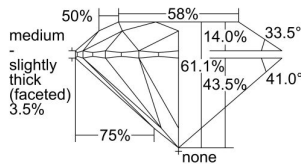

GIA®

FACSIMILE

GIA REPORT 7303138641

Verify this report at GIA.edu

GIA NATURAL DIAMOND DOSSIER®

August 14, 2018
GIA Report Number 7303138641
Shape and Cutting Style ..... Round Brilliant
Measurements ..... 4.96 - 4.99 x 3.04 mm

GRADING RESULTS

Carat Weight ..... 0.46 carat
Color Grade ..... G
Clarity Grade VVS1
Cut Grade ..... Excellent

ADDITIONAL GRADING INFORMATION

Polish ..... Excellent
Symmetry ..... Excellent
Fluorescence ..... Medium Blue
Clarity Characteristics ..... Pinpoint, Feather
Inscription(s): GIA 7303138641

PROPORTIONS

Profile to actual proportions

GRADING SCALES

GIA COLOR SCALE	GIA CLARITY SCALE	GIA CUT SCALE	
D	FLAWLESS	EXCELLENT	
E	INTERNALLY FLAWLESS		
F		VVS₁	VERY GOOD
G	VVS₂		
H	VS₁	GOOD	
I	VS₂		
J	SI₁	FAIR	
K	SI₂		
L	I₁	POOR	
M			
N			
O	I₂		
P			
Q			
R	I₃		
S			
T			
U			
V			
W			
X			
Y			
Z