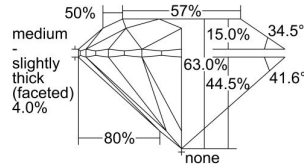

GIA®

FACSIMILE

GIA REPORT 7302966370

Verify this report at GIA.edu

GIA NATURAL DIAMOND DOSSIER®

October 20, 2018
GIA Report Number **7302966370**
Shape and Cutting Style ..... **Round Brilliant**
Measurements ..... **5.35 - 5.39 x 3.38 mm**

GRADING RESULTS

Carat Weight ..... **0.60 carat**
Color Grade ..... **F**
Clarity Grade **VS2**
Cut Grade ..... **Excellent**

ADDITIONAL GRADING INFORMATION

Polish ..... **Excellent**
Symmetry ..... **Excellent**
Fluorescence ..... **Medium Blue**
Clarity Characteristics..... **Crystal, Feather**
Inscription(s): **GIA 7302966370**

PROPORTIONS

Profile to actual proportions

GRADING SCALES

GIA COLOR SCALE

COLORED	D
	E
	F
	G
	H
	I
	J
NEAR COLORLESS	K
	L
	M
	N
	O
	P
	R
	S
	T
	U
	V
	W
	X
	Y
	Z

GIA CLARITY SCALE

FLAWLESS	INTERNAL FLAWLESS	
		FLAWLESS
VERY VERY SLIGHTLY INCLUDED	VERY SLIGHTLY INCLUDED	
		VVS₁
VERY SLIGHTLY INCLUDED	SLIGHTLY INCLUDED	
		VVS₂
SLIGHTLY INCLUDED	INCLUDED	
		VS₁
SLIGHTLY INCLUDED	INCLUDED	
		VS₂
SLIGHTLY INCLUDED	INCLUDED	
		SI₁
SLIGHTLY INCLUDED	INCLUDED	
		SI₂
INCLUDED	INCLUDED	
		I₁
INCLUDED	INCLUDED	
		I₂
INCLUDED	INCLUDED	
		I₃

GIA CUT SCALE

EXCELLENT	
	VERY GOOD
GOOD	
	FAIR
POOR