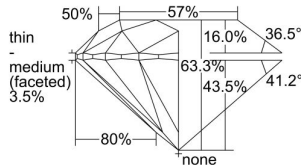

GIA®

FACSIMILE

GIA REPORT 7302761442

Verify this report at GIA.edu

GIA NATURAL DIAMOND DOSSIER®

October 01, 2018
GIA Report Number 7302761442
Shape and Cutting Style ..... Round Brilliant
Measurements ..... 4.65 - 4.70 x 2.96 mm

GRADING RESULTS

Carat Weight ..... 0.40 carat
Color Grade ..... E
Clarity Grade VS1
Cut Grade ..... Excellent

ADDITIONAL GRADING INFORMATION

Polish ..... Excellent
Symmetry ..... Very Good
Fluorescence ..... None
Clarity Characteristics..... Crystal, Indented Natural
Inscription(s): GIA 7302761442

PROPORTIONS

Profile to actual proportions

GRADING SCALES

GIA COLOR SCALE

COLORESS	D
	E
	F
	G
	H
	I
	J
NEAR COLORESS	K
	L
FANIT	M
	N
	O
	P
VERY LIGHT	Q
	R
	S
	T
	U
	V
	W
	X
	Y
LIGHT	Z

GIA CLARITY SCALE

FLAWLESS	VERY VERY SLIGHTLY INCLUDED	VS₁	VS₂	VS₁	VS₂	SL₁	SL₂	I₁	I₂	I₃					
											FLAWLESS	INTERNALLY FLAWLESS	VERY SLIGHTLY INCLUDED	SLIGHTLY INCLUDED	INCLUDED

GIA CUT SCALE

EXCELLENT
VERY GOOD
GOOD
FAIR
POOR