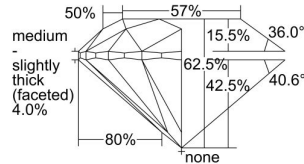

GIA®

FACSIMILE

GIA REPORT 7302760863

Verify this report at GIA.edu

GIA NATURAL DIAMOND DOSSIER®

October 03, 2018
GIA Report Number 7302760863
Shape and Cutting Style ..... Round Brilliant
Measurements ..... 4.33 - 4.36 x 2.71 mm

GRADING RESULTS

Carat Weight ..... 0.32 carat
Color Grade ..... G
Clarity Grade VS1
Cut Grade ..... Excellent

ADDITIONAL GRADING INFORMATION

Polish ..... Excellent
Symmetry ..... Excellent
Fluorescence ..... Faint
Clarity Characteristics..... Crystal, Feather, Pinpoint
Inscription(s): GIA 7302760863

PROPORTIONS

Profile to actual proportions

GRADING SCALES

GIA COLOR SCALE	GIA CLARITY SCALE	GIA CUT SCALE	
D	FLAWLESS	EXCELLENT	
E	INTERNALLY FLAWLESS		
F		VVS₁	VERY GOOD
G	VVS₂		
H	VS₁	GOOD	
I	VS₂		
J	SI₁	FAIR	
K	SI₂		
L	I₁	POOR	
M	I₂		
N	I₃		
O			
P			
Q			
R			
S			
T			
U			
V			
W			
X			
Y			
Z