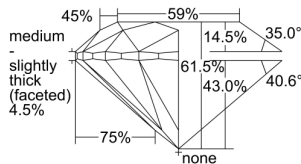

GIA®

FACSIMILE

GIA REPORT 7302443339

Verify this report at GIA.edu

GIA NATURAL DIAMOND DOSSIER®

September 04, 2018
GIA Report Number **7302443339**
Shape and Cutting Style ..... **Round Brilliant**
Measurements ..... **5.03 - 5.10 x 3.11 mm**

GRADING RESULTS

Carat Weight ..... **0.50 carat**
Color Grade ..... **D**
Clarity Grade **VS1**
Cut Grade ..... **Excellent**

ADDITIONAL GRADING INFORMATION

Polish ..... **Excellent**
Symmetry ..... **Very Good**
Fluorescence ..... **Faint**
Clarity Characteristics..... **Crystal, Pinpoint, Needle**
Inscription(s): **GIA 7302443339**

PROPORTIONS

Profile to actual proportions

GRADING SCALES

GIA COLOR SCALE	GIA CLARITY SCALE	GIA CUT SCALE	
D	FLAWLESS	EXCELLENT	
E	INTERNALLY FLAWLESS		
F		VVS₁	VERY GOOD
G	VVS₂		
H	VS₁	GOOD	
I	VS₂		
J	SI₁	FAIR	
K	SI₂		
L	I₁	POOR	
M	I₂		
N	I₃		
O			
P			
Q			
R			
S			
T			
U			
V			
W			
X			
Y			
Z