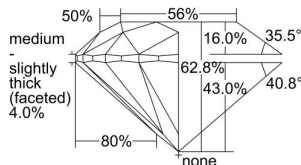

GIA®

FACSIMILE

GIA REPORT 7302152558

Verify this report at GIA.edu

GIA NATURAL DIAMOND DOSSIER®

August 09, 2018
GIA Report Number 7302152558
Shape and Cutting Style ..... Round Brilliant
Measurements ..... 5.09 - 5.12 x 3.21 mm

GRADING RESULTS

Carat Weight ..... 0.52 carat
Color Grade ..... D
Clarity Grade VS1
Cut Grade ..... Excellent

ADDITIONAL GRADING INFORMATION

Polish ..... Excellent
Symmetry ..... Excellent
Fluorescence ..... Medium Blue
Clarity Characteristics..... Crystal, Pinpoint, Needle, Cloud
Inspection(s): GIA 7302152558

PROPORTIONS

Profile to actual proportions

GRADING SCALES

GIA COLOR SCALE

COLOREDNESS	D
	E
	F
	G
	H
	I
	J
NEAR COLORLESS	K
	L
Faint	M
	N
	O
	P
Very Light	Q
	R
	S
	T
	U
	V
Light	W
	X
	Y
	Z

GIA CLARITY SCALE

FLAWLESS	VERY VERY SLIGHTLY INCLUDED	VS₁	VS₂	VS₁	VS₂	SL₁	SL₂	I₁	I₂	I₃		
											FLAWLESS	INTERNALLY FLAWLESS

GIA CUT SCALE

EXCELLENT
VERY GOOD
GOOD
FAIR
POOR