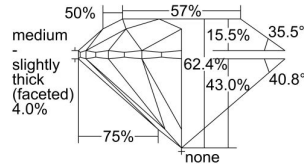

GIA®

FACSIMILE

GIA REPORT 7301987842

Verify this report at GIA.edu

GIA NATURAL DIAMOND DOSSIER®

October 22, 2018
GIA Report Number 7301987842
Shape and Cutting Style ..... Round Brilliant
Measurements ..... 5.17 - 5.21 x 3.24 mm

GRADING RESULTS

Carat Weight ..... 0.54 carat
Color Grade ..... F
Clarity Grade VS1
Cut Grade ..... Excellent

ADDITIONAL GRADING INFORMATION

Polish ..... Excellent
Symmetry ..... Excellent
Fluorescence ..... None
Clarity Characteristics..... Crystal, Cloud, Needle, Pinpoint
Inspection(s): GIA 7301987842

PROPORTIONS

Profile to actual proportions

GRADING SCALES

GIA COLOR SCALE	GIA CLARITY SCALE	GIA CUT SCALE	
D	FLAWLESS	EXCELLENT	
E	INTERNALLY FLAWLESS		
F		VVS₁	VERY GOOD
G	VVS₂		
H	VS₁	GOOD	
I	VS₂		
J	SI₁	FAIR	
K	SI₂		
L	I₁	POOR	
M	I₂		
N	I₃		
O			
P			
Q			
R			
S			
T			
U			
V			
W			
X			
Y			
Z