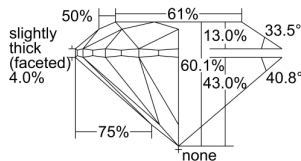

GIA®

FACSIMILE

GIA REPORT 7301685598

Verify this report at GIA.edu

GIA NATURAL DIAMOND DOSSIER®

September 24, 2018
GIA Report Number 7301685598
Shape and Cutting Style ..... Round Brilliant
Measurements ..... 5.09 - 5.13 x 3.07 mm

GRADING RESULTS

Carat Weight ..... 0.50 carat
Color Grade ..... D
Clarity Grade VS1
Cut Grade ..... Excellent

ADDITIONAL GRADING INFORMATION

Polish ..... Very Good
Symmetry ..... Very Good
Fluorescence ..... None
Clarity Characteristics ..... Crystal, Pinpoint
Inscription(s): GIA 7301685598

PROPORTIONS

Profile to actual proportions

GRADING SCALES

GIA COLOR SCALE	GIA CLARITY SCALE	GIA CUT SCALE	
D	FLAWLESS	EXCELLENT	
E	INTERNALLY FLAWLESS		
F		VVS₁	VERY GOOD
G	VVS₂		
H	VS₁	GOOD	
I	VS₂		
J	SI₁	FAIR	
K	SI₂		
L	I₁	POOR	
M	I₂		
N	I₃		
O			
P			
Q			
R			
S			
T			
U			
V			
W			
X			
Y			
Z