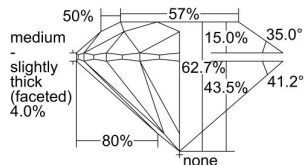

GIA®

FACSIMILE

GIA REPORT 7301400025

Verify this report at GIA.edu

GIA NATURAL DIAMOND DOSSIER®

September 04, 2018
GIA Report Number 7301400025
Shape and Cutting Style ..... Round Brilliant
Measurements ..... 4.73 - 4.76 x 2.98 mm

GRADING RESULTS

Carat Weight ..... 0.41 carat
Color Grade ..... G
Clarity Grade VS1
Cut Grade ..... Excellent

ADDITIONAL GRADING INFORMATION

Polish ..... Excellent
Symmetry ..... Excellent
Fluorescence ..... Faint
Clarity Characteristics ..... Cloud, Needle, Pinpoint
Inscription(s): GIA 7301400025

PROPORTIONS

Profile to actual proportions

GRADING SCALES

GIA COLOR SCALE

COLORLESS	D
	E
	F
	G
	H
	I
	J
NEAR COLORLESS	K
	L
Faint	M
	N
	O
	P
Very Light	Q
	R
	S
	T
	U
	V
Light	W
	X
	Y
	Z

GIA CLARITY SCALE

FLAWLESS	INTERNAL FLAWLESS	
		EXCELLENT
VERY VERY SLIGHTLY INCLUDED	VVS₁	
	VVS₂	
VERY SLIGHTLY INCLUDED	VS₁	
	VS₂	
SLIGHTLY INCLUDED	SI₁	
	SI₂	
INCLUDED	I₁	
	I₂	
	I₃	
POOR		

GIA CUT SCALE

EXCELLENT
VERY GOOD
GOOD
FAIR
POOR