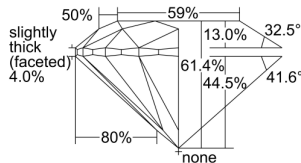

GIA®

FACSIMILE

GIA NATURAL DIAMOND DOSSIER®

August 07, 2018
GIA Report Number 7301098706
Shape and Cutting Style ..... Round Brilliant
Measurements ..... 5.46 - 5.50 x 3.37 mm

GRADING RESULTS

Carat Weight ..... 0.62 carat
Color Grade ..... D
Clarity Grade S11
Cut Grade ..... Excellent

ADDITIONAL GRADING INFORMATION

Polish ..... Excellent
Symmetry ..... Excellent
Fluorescence ..... None
Clarity Characteristics..... Crystal, Feather
Inscription(s): GIA 7301098706

GIA REPORT 7301098706

Verify this report at GIA.edu

PROPORTIONS

Profile to actual proportions

GRADING SCALES

GIA COLOR SCALE	GIA CLARITY SCALE	GIA CUT SCALE	
D	FLAWLESS	EXCELLENT	
E	INTERNALLY FLAWLESS		
F		VVS₁	VERY GOOD
G	VVS₂		
H	VS₁	GOOD	
I	VS₂		
J	S1₁	FAIR	
K	S1₂		
L	I₁	POOR	
M	I₂		
N	I₃		
O			
P			
Q			
R			
S			
T			
U			
V			
W			
X			
Y			
Z