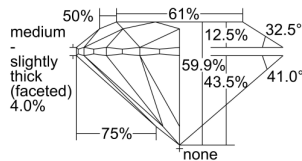

GIA®

FACSIMILE

GIA REPORT 7298683298

Verify this report at GIA.edu

GIA NATURAL DIAMOND DOSSIER®

July 05, 2018
GIA Report Number **7298683298**
Shape and Cutting Style ..... **Round Brilliant**
Measurements ..... **5.11 - 5.15 x 3.08 mm**

GRADING RESULTS

Carat Weight ..... **0.50 carat**
Color Grade ..... **D**
Clarity Grade **VS1**
Cut Grade ..... **Excellent**

ADDITIONAL GRADING INFORMATION

Polish ..... **Excellent**
Symmetry ..... **Excellent**
Fluorescence ..... **Faint**
Clarity Characteristics ..... **Crystal**
Inscription(s): **GIA 7298683298**

PROPORTIONS

Profile to actual proportions

GRADING SCALES

GIA COLOR SCALE	GIA CLARITY SCALE	GIA CUT SCALE
D	FLAWLESS	EXCELLENT
E	FLAWLESS	
F	INTERNALLY FLAWLESS	VERY GOOD
G	FLAWLESS	
H	VVS₁	GOOD
I	VVS₂	
J	VS₁	FAIR
K	VS₂	
L	SI₁	POOR
M	SI₂	
N	I₁	
O	I₂	
P	I₃	
Q		
R		
S		
T		
U		
V		
W		
X		
Y		
Z