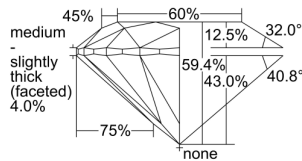

GIA®

FACSIMILE

GIA REPORT 7298279066

Verify this report at GIA.edu

GIA NATURAL DIAMOND DOSSIER®

May 30, 2018
GIA Report Number 7298279066
Shape and Cutting Style ..... Round Brilliant
Measurements ..... 5.51 - 5.53 x 3.28 mm

GRADING RESULTS

Carat Weight ..... 0.61 carat
Color Grade ..... D
Clarity Grade S11
Cut Grade ..... Excellent

ADDITIONAL GRADING INFORMATION

Polish ..... Excellent
Symmetry ..... Excellent
Fluorescence ..... Faint
Clarity Characteristics..... Cloud, Feather, Crystal
Inscription(s): GIA 7298279066

PROPORTIONS

Profile to actual proportions

GRADING SCALES

GIA COLOR SCALE	GIA CLARITY SCALE	GIA CUT SCALE	
D	FLAWLESS	EXCELLENT	
E	INTERNALLY FLAWLESS		
F		VVS₁	VERY GOOD
G	VVS₂		
H	VS₁	GOOD	
I	VS₂		
J	S1₁	FAIR	
K	S1₂		
L	I₁	POOR	
M	I₂		
N	I₃		
O			
P			
Q			
R			
S			
T			
U			
V			
W			
X			
Y			
Z