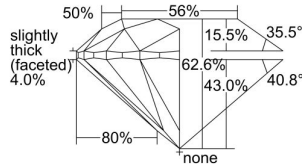

GIA®

FACSIMILE

GIA REPORT

7296952035

Verify this report at GIA.edu

GIA NATURAL DIAMOND DOSSIER®

August 08, 2018
GIA Report Number 7296952035
Shape and Cutting Style ..... Round Brilliant
Measurements ..... 5.30 - 5.32 x 3.32 mm

GRADING RESULTS

Carat Weight ..... 0.58 carat
Color Grade ..... G
Clarity Grade S11
Cut Grade ..... Excellent

ADDITIONAL GRADING INFORMATION

Polish ..... Excellent
Symmetry ..... Excellent
Fluorescence ..... None
Clarity Characteristics ..... Crystal, Cloud
Inscription(s): GIA 7296952035

PROPORTIONS

Profile to actual proportions