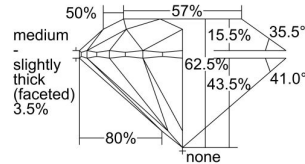

GIA®

FACSIMILE

GIA REPORT 7296932792

Verify this report at GIA.edu

GIA NATURAL DIAMOND DOSSIER®

August 02, 2018
GIA Report Number 7296932792
Shape and Cutting Style ..... Round Brilliant
Measurements ..... 5.22 - 5.25 x 3.27 mm

GRADING RESULTS

Carat Weight ..... 0.55 carat
Color Grade ..... H
Clarity Grade S11
Cut Grade ..... Excellent

ADDITIONAL GRADING INFORMATION

Polish ..... Excellent
Symmetry ..... Excellent
Fluorescence ..... None
Clarity Characteristics ..... Crystal, Cloud
Inscription(s): GIA 7296932792

PROPORTIONS

Profile to actual proportions

GRADING SCALES

GIA COLOR SCALE	GIA CLARITY SCALE	GIA CUT SCALE	
D	FLAWLESS	EXCELLENT	
E	INTERNALLY FLAWLESS		
F		VVS₁	VERY GOOD
G	VVS₂		
H	VS₁	GOOD	
I	VS₂		
J	S1₁	FAIR	
K	S1₂		
L	I₁	POOR	
M	I₂		
N	I₃		
O			
P			
Q			
R			
S			
T			
U			
V			
W			
X			
Y			
Z