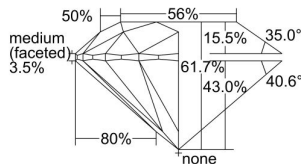

GIA®

FACSIMILE

GIA REPORT 7296076576

Verify this report at GIA.edu

GIA NATURAL DIAMOND DOSSIER®

May 17, 2018
GIA Report Number **7296076576**
Shape and Cutting Style ..... **Round Brilliant**
Measurements ..... **5.69 - 5.72 x 3.52 mm**

GRADING RESULTS

Carat Weight ..... **0.70 carat**
Color Grade ..... **D**
Clarity Grade **VS1**
Cut Grade ..... **Excellent**

ADDITIONAL GRADING INFORMATION

Polish ..... **Excellent**
Symmetry ..... **Excellent**
Fluorescence ..... **Medium Blue**
Clarity Characteristics..... **Cloud, Knot, Pinpoint**
Inscription(s): **GIA 7296076576**

PROPORTIONS

Profile to actual proportions

GRADING SCALES

GIA COLOR SCALE

COLORED	D
	E
	F
	G
	H
	I
	J
NEAR COLORLESS	K
	L
	M
	N
	O
	P
	Q
	R
	S
	T
	U
	V
	W
	X
	Y
	Z

GIA CLARITY SCALE

FLAWLESS	VERY VERY SLIGHTLY INCLUDED	VS₁	VS₂	VS₁	VS₂	SL₁	SL₂	I₁	I₂	I₃		
											FLAWLESS	INTERNALLY FLAWLESS

GIA CUT SCALE

EXCELLENT
VERY GOOD
GOOD
FAIR
POOR