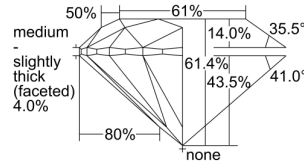

GIA®

FACSIMILE

GIA REPORT

7293434788

Verify this report at GIA.edu

GIA NATURAL DIAMOND DOSSIER®

June 13, 2018
GIA Report Number **7293434788**
Shape and Cutting Style ..... **Round Brilliant**
Measurements ..... **5.16 - 5.19 x 3.18 mm**

GRADING RESULTS

Carat Weight ..... **0.53 carat**
Color Grade ..... **D**
Clarity Grade **VVS2**
Cut Grade ..... **Excellent**

ADDITIONAL GRADING INFORMATION

Polish ..... **Excellent**
Symmetry ..... **Excellent**
Fluorescence ..... **Faint**
Clarity Characteristics..... **Pinpoint, Cloud, Indented Natural, Surface Graining**

Inscription(s): GIA 7293434788

PROPORTIONS

Profile to actual proportions

GRADING SCALES

GIA COLOR SCALE	GIA CLARITY SCALE	GIA CUT SCALE	
D	FLAWLESS	EXCELLENT	
E	INTERNALLY FLAWLESS		
F		VVS₁	VERY GOOD
G	VVS₂		
H	VS₁	GOOD	
I	VS₂		
J	SI₁	FAIR	
K	SI₂		
L	I₁	POOR	
M	I₂		
N	I₃		
O			
P			
Q			
R			
S			
T			
U			
V			
W			
X			
Y			
Z