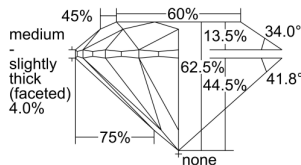

GIA®

FACSIMILE

GIA REPORT 729335557

Verify this report at GIA.edu

GIA NATURAL DIAMOND DOSSIER®

June 07, 2018
GIA Report Number 729335557
Shape and Cutting Style ..... Round Brilliant
Measurements ..... 5.08 - 5.11 x 3.18 mm

GRADING RESULTS

Carat Weight ..... 0.51 carat
Color Grade ..... D
Clarity Grade VS1
Cut Grade ..... Excellent

ADDITIONAL GRADING INFORMATION

Polish ..... Excellent
Symmetry ..... Excellent
Fluorescence ..... Faint
Clarity Characteristics..... Crystal, Needle, Pinpoint
Inscription(s): GIA 729335557

PROPORTIONS

Profile to actual proportions

GRADING SCALES

GIA COLOR SCALE	GIA CLARITY SCALE	GIA CUT SCALE	
D	FLAWLESS	EXCELLENT	
E	INTERNALLY FLAWLESS		
F		VVS₁	VERY GOOD
G	VVS₂		
H	VS₁	GOOD	
I	VS₂		
J	SI₁	FAIR	
K	SI₂		
L	I₁	POOR	
M	I₂		
N	I₃		
O			
P			
Q			
R			
S			
T			
U			
V			
W			
X			
Y			
Z