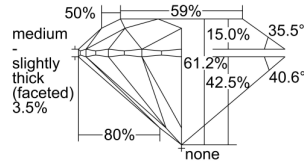

GIA®

FACSIMILE

GIA REPORT 7293341635

Verify this report at GIA.edu

GIA NATURAL DIAMOND DOSSIER®

June 07, 2018
GIA Report Number 7293341635
Shape and Cutting Style ..... Round Brilliant
Measurements ..... 4.46 - 4.49 x 2.74 mm

GRADING RESULTS

Carat Weight ..... 0.34 carat
Color Grade ..... E
Clarity Grade S11
Cut Grade ..... Excellent

ADDITIONAL GRADING INFORMATION

Polish ..... Excellent
Symmetry ..... Excellent
Fluorescence ..... Faint
Clarity Characteristics ..... Crystal, Cloud
Inscription(s): GIA 7293341635

PROPORTIONS

Profile to actual proportions

GRADING SCALES

GIA COLOR SCALE

COLORESS	D
	E
	F
	G
	H
	I
	J
NEAR COLORESS	K
	L
FAIN	M
	N
	O
	P
	Q
VERY LIGHT	R
	S
	T
	U
	V
	W
	X
	Y
LIGHT	Z

GIA CLARITY SCALE

VERY VERY SLIGHTLY INCLUDED	FLAWLESS
	INTERNALLY FLAWLESS
VERY SLIGHTLY INCLUDED	VVS₁
	VVS₂
SLIGHTLY INCLUDED	VS₁
	VS₂
INCLUDED	SI₁
	SI₂
	I₁
	I₂
	I₃

GIA CUT SCALE

EXCELLENT
VERY GOOD
GOOD
FAIR
POOR