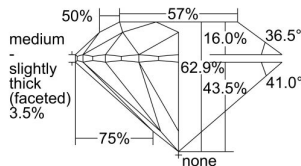

GIA®

FACSIMILE

GIA REPORT 7292541542

Verify this report at GIA.edu

GIA NATURAL DIAMOND DOSSIER®

June 21, 2018
GIA Report Number 7292541542
Shape and Cutting Style ..... Round Brilliant
Measurements ..... 5.30 - 5.33 x 3.34 mm

GRADING RESULTS

Carat Weight ..... 0.58 carat
Color Grade ..... E
Clarity Grade S11
Cut Grade ..... Excellent

ADDITIONAL GRADING INFORMATION

Polish ..... Excellent
Symmetry ..... Excellent
Fluorescence ..... Faint
Clarity Characteristics ..... Cloud, Crystal
Inscription(s): GIA 7292541542

PROPORTIONS

Profile to actual proportions

GRADING SCALES

GIA COLOR SCALE

COLOREDNESS	D
	E
	F
	G
	H
	I
	J
NEAR COLORLESS	K
	L
FAINTE	M
	N
	O
	P
VERY LIGHT	Q
	R
	S
	T
	U
	V
	W
	X
	Y
LIGHT	Z

GIA CLARITY SCALE

VERY VERY SLIGHTLY INCLUDED	FLAWLESS
	INTERNALLY FLAWLESS
VERY SLIGHTLY INCLUDED	VVS₁
	VVS₂
SLIGHTLY INCLUDED	VS₁
	VS₂
INCLUDED	SI₁
	SI₂
	I₁
	I₂
	I₃

GIA CUT SCALE

EXCELLENT
VERY GOOD
GOOD
FAIR
POOR