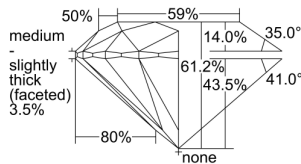

GIA®

FACSIMILE

GIA REPORT 7292119155

Verify this report at GIA.edu

GIA NATURAL DIAMOND DOSSIER®

May 17, 2018
GIA Report Number 7292119155
Shape and Cutting Style ..... Round Brilliant
Measurements ..... 4.40 - 4.43 x 2.70 mm

GRADING RESULTS

Carat Weight ..... 0.32 carat
Color Grade ..... D
Clarity Grade VVS2
Cut Grade ..... Excellent

ADDITIONAL GRADING INFORMATION

Polish ..... Excellent
Symmetry ..... Excellent
Fluorescence ..... Faint
Clarity Characteristics ..... Pinpoint, Cloud
Inscription(s): GIA 7292119155

PROPORTIONS

Profile to actual proportions

GRADING SCALES

GIA COLOR SCALE	GIA CLARITY SCALE	GIA CUT SCALE	
D	FLAWLESS	EXCELLENT	
E	INTERNALLY FLAWLESS		
F		VVS₁	VERY GOOD
G	VVS₂		
H	VS₁	GOOD	
I	VS₂		
J	SI₁	FAIR	
K	SI₂		
L	I₁	POOR	
M	I₂		
N	I₃		
O			
P			
Q			
R			
S			
T			
U			
V			
W			
X			
Y			
Z