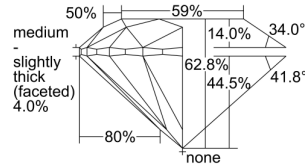

GIA®

FACSIMILE

GIA REPORT 7291342869

Verify this report at GIA.edu

GIA NATURAL DIAMOND DOSSIER®

June 07, 2018
GIA Report Number 7291342869
Shape and Cutting Style ..... Round Brilliant
Measurements ..... 4.75 - 4.79 x 3.00 mm

GRADING RESULTS

Carat Weight ..... 0.42 carat
Color Grade ..... H
Clarity Grade VS1
Cut Grade ..... Excellent

ADDITIONAL GRADING INFORMATION

Polish ..... Excellent
Symmetry ..... Excellent
Fluorescence ..... Medium Blue
Clarity Characteristics ..... Crystal, Cloud
Inscription(s): GIA 7291342869

PROPORTIONS

Profile to actual proportions

GRADING SCALES

GIA COLOR SCALE	GIA CLARITY SCALE	GIA CUT SCALE	
D	FLAWLESS	EXCELLENT	
E	INTERNALLY FLAWLESS		
F		VVS₁	VERY GOOD
G	VVS₂		
H	VS₁	GOOD	
I	VS₂		
J	SI₁	FAIR	
K	SI₂		
L	I₁	POOR	
M	I₂		
N	I₃		
O			
P			
Q			
R			
S			
T			
U			
V			
W			
X			
Y			
Z