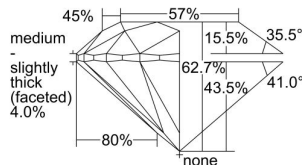

GIA®

FACSIMILE

GIA REPORT 7288836929

Verify this report at GIA.edu

GIA NATURAL DIAMOND DOSSIER®

May 05, 2018
GIA Report Number 7288836929
Shape and Cutting Style ..... Round Brilliant
Measurements ..... 5.02 - 5.09 x 3.17 mm

GRADING RESULTS

Carat Weight ..... 0.50 carat
Color Grade ..... D
Clarity Grade VS1
Cut Grade ..... Excellent

ADDITIONAL GRADING INFORMATION

Polish ..... Excellent
Symmetry ..... Very Good
Fluorescence ..... None
Clarity Characteristics..... Crystal, Pinpoint, Indented Natural
Inscription(s): GIA 7288836929

PROPORTIONS

Profile to actual proportions