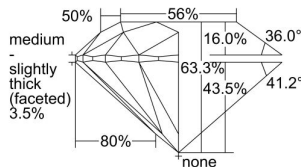

GIA®

FACSIMILE

GIA REPORT 7282999375

Verify this report at GIA.edu

GIA NATURAL DIAMOND DOSSIER®

May 10, 2018
GIA Report Number 7282999375
Shape and Cutting Style ..... Round Brilliant
Measurements ..... 5.03 - 5.07 x 3.20 mm

GRADING RESULTS

Carat Weight ..... 0.50 carat
Color Grade ..... D
Clarity Grade S11
Cut Grade ..... Excellent

ADDITIONAL GRADING INFORMATION

Polish ..... Excellent
Symmetry ..... Excellent
Fluorescence ..... Faint
Clarity Characteristics ..... Crystal, Feather
Inscription(s): GIA 7282999375

PROPORTIONS

Profile to actual proportions