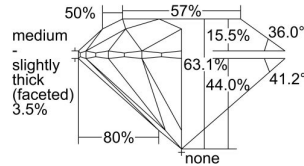

GIA®

FACSIMILE

GIA REPORT 7281325863

Verify this report at GIA.edu

GIA NATURAL DIAMOND DOSSIER®

March 07, 2018
GIA Report Number 7281325863
Shape and Cutting Style ..... Round Brilliant
Measurements ..... 5.17 - 5.20 x 3.27 mm

GRADING RESULTS

Carat Weight ..... 0.54 carat
Color Grade ..... D
Clarity Grade VS1
Cut Grade ..... Excellent

ADDITIONAL GRADING INFORMATION

Polish ..... Excellent
Symmetry ..... Excellent
Fluorescence ..... Medium Blue
Clarity Characteristics..... Crystal, Needle, Pinpoint
Inscription(s): GIA 7281325863

PROPORTIONS

Profile to actual proportions