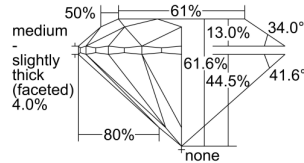

GIA®

FACSIMILE

GIA NATURAL DIAMOND DOSSIER®

January 16, 2018
GIA Report Number 7273849976
Shape and Cutting Style ..... Round Brilliant
Measurements ..... 4.46 - 4.49 x 2.76 mm

GRADING RESULTS

Carat Weight ..... 0.34 carat
Color Grade ..... D
Clarity Grade S11
Cut Grade ..... Excellent

ADDITIONAL GRADING INFORMATION

Polish ..... Excellent
Symmetry ..... Excellent
Fluorescence ..... None
Clarity Characteristics ..... Crystal, Cloud
Inscription(s): GIA 7273849976

GIA REPORT 7273849976

Verify this report at GIA.edu

PROPORTIONS

Profile to actual proportions

GRADING SCALES

GIA COLOR SCALE	GIA CLARITY SCALE	GIA CUT SCALE	
D	FLAWLESS	EXCELLENT	
E	INTERNALLY FLAWLESS		
F		VVS₁	VERY GOOD
G	VVS₂		
H	VS₁	GOOD	
I	VS₂		
J	S1₁	FAIR	
K	S1₂		
L	I₁	POOR	
M	I₂		
N	I₃		
O			
P			
Q			
R			
S			
T			
U			
V			
W			
X			
Y			
Z