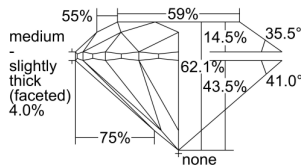

GIA®

FACSIMILE

GIA REPORT 7272924633

Verify this report at GIA.edu

GIA NATURAL DIAMOND DOSSIER®

January 23, 2018
GIA Report Number 7272924633
Shape and Cutting Style ..... Round Brilliant
Measurements ..... 5.22 - 5.26 x 3.25 mm

GRADING RESULTS

Carat Weight ..... 0.55 carat
Color Grade ..... D
Clarity Grade VVS2
Cut Grade ..... Excellent

ADDITIONAL GRADING INFORMATION

Polish ..... Excellent
Symmetry ..... Excellent
Fluorescence ..... Strong Blue
Clarity Characteristics..... Pinpoint, Indented Natural
Inscription(s): GIA 7272924633

PROPORTIONS

Profile to actual proportions

GRADING SCALES

GIA COLOR SCALE	GIA CLARITY SCALE	GIA CUT SCALE	
D	FLAWLESS	EXCELLENT	
E	INTERNALLY FLAWLESS		
F		VVS₁	VERY GOOD
G	VVS₂		
H	VS₁	GOOD	
I	VS₂		
J	SI₁	FAIR	
K	SI₂		
L	I₁	POOR	
M	I₂		
N	I₃		
O			
P			
Q			
R			
S			
T			
U			
V			
W			
X			
Y			
Z