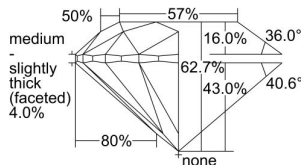

GIA®

FACSIMILE

GIA REPORT 6345459330

Verify this report at GIA.edu

GIA NATURAL DIAMOND DOSSIER®

December 31, 2019
GIA Report Number 6345459330
Shape and Cutting Style ..... Round Brilliant
Measurements ..... 5.61 - 5.65 x 3.53 mm

GRADING RESULTS

Carat Weight ..... 0.70 carat
Color Grade ..... D
Clarity Grade VS1
Cut Grade ..... Excellent

ADDITIONAL GRADING INFORMATION

Polish ..... Excellent
Symmetry ..... Excellent
Fluorescence ..... Strong Blue
Clarity Characteristics..... Crystal, Indented Natural, Pinpoint
Inscription(s): GIA 6345459330

PROPORTIONS

Profile to actual proportions

GRADING SCALES

GIA COLOR SCALE

COLORLESS	D
	E
	F
	G
	H
	I
	J
NEAR COLORLESS	K
	L
Faint	M
	N
	O
	P
Very Light	Q
	R
	S
	T
	U
	V
Light	W
	X
	Y
	Z

GIA CLARITY SCALE

FLAWLESS	VERY VERY SLIGHTLY INCLUDED	VS₁	VS₂	VS₁	VS₂	SLIGHTLY INCLUDED	SI₁	SI₂	I₁	I₂	I₃	
												INTERNAL FLAWLESS

GIA CUT SCALE

EXCELLENT
VERY GOOD
GOOD
FAIR
POOR