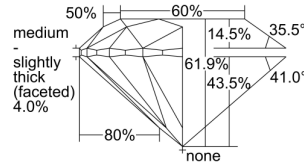

GIA®

FACSIMILE

GIA REPORT 6345447528

Verify this report at GIA.edu

GIA NATURAL DIAMOND DOSSIER®

December 28, 2019
GIA Report Number 6345447528
Shape and Cutting Style ..... Round Brilliant
Measurements ..... 4.69 - 4.72 x 2.91 mm

GRADING RESULTS

Carat Weight ..... 0.40 carat
Color Grade ..... D
Clarity Grade VS2
Cut Grade ..... Excellent

ADDITIONAL GRADING INFORMATION

Polish ..... Excellent
Symmetry ..... Excellent
Fluorescence ..... None
Clarity Characteristics ..... Crystal, Cloud, Feather
Inspection(s): GIA 6345447528

PROPORTIONS

Profile to actual proportions

GRADING SCALES

GIA COLOR SCALE	GIA CLARITY SCALE	GIA CUT SCALE	
D	FLAWLESS	EXCELLENT	
E	INTERNALLY FLAWLESS		
F		VVS₁	VERY GOOD
G	VVS₂		
H	VS₁	GOOD	
I	VS₂		
J	SI₁	FAIR	
K	SI₂		
L	I₁	POOR	
M	I₂		
N	I₃		
O			
P			
Q			
R			
S			
T			
U			
V			
W			
X			
Y			
Z