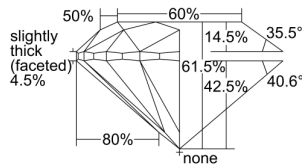

GIA®

FACSIMILE

GIA REPORT 6345393719

Verify this report at GIA.edu

GIA NATURAL DIAMOND DOSSIER®

December 23, 2019
GIA Report Number 6345393719
Shape and Cutting Style ..... Round Brilliant
Measurements ..... 4.66 - 4.72 x 2.89 mm

GRADING RESULTS

Carat Weight ..... 0.40 carat
Color Grade ..... D
Clarity Grade VS1
Cut Grade ..... Excellent

ADDITIONAL GRADING INFORMATION

Polish ..... Excellent
Symmetry ..... Very Good
Fluorescence ..... Strong Blue
Clarity Characteristics..... Crystal, Indented Natural
Inspection(s): GIA 6345393719

PROPORTIONS

Profile to actual proportions