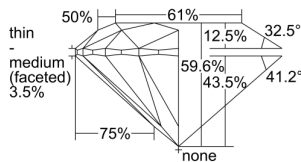

GIA®

FACSIMILE

GIA REPORT 6345374833

Verify this report at GIA.edu

GIA NATURAL DIAMOND DOSSIER®

December 20, 2019
GIA Report Number 6345374833
Shape and Cutting Style ..... Round Brilliant
Measurements ..... 5.01 - 5.03 x 2.99 mm

GRADING RESULTS

Carat Weight ..... 0.46 carat
Color Grade ..... E
Clarity Grade S11
Cut Grade ..... Excellent

ADDITIONAL GRADING INFORMATION

Polish ..... Excellent
Symmetry ..... Excellent
Fluorescence ..... Medium Blue
Clarity Characteristics ..... Crystal, Feather
Inscription(s): GIA 6345374833

PROPORTIONS

Profile to actual proportions

GRADING SCALES

GIA COLOR SCALE	GIA CLARITY SCALE	GIA CUT SCALE	
D	FLAWLESS	EXCELLENT	
E	INTERNALLY FLAWLESS		
F		VVS₁	VERY GOOD
G	VVS₂		
H	VS₁	GOOD	
I	VS₂		
J	S1₁	FAIR	
K	S1₂		
L	I₁	POOR	
M	I₂		
N	I₃		
O			
P			
Q			
R			
S			
T			
U			
V			
W			
X			
Y			
Z